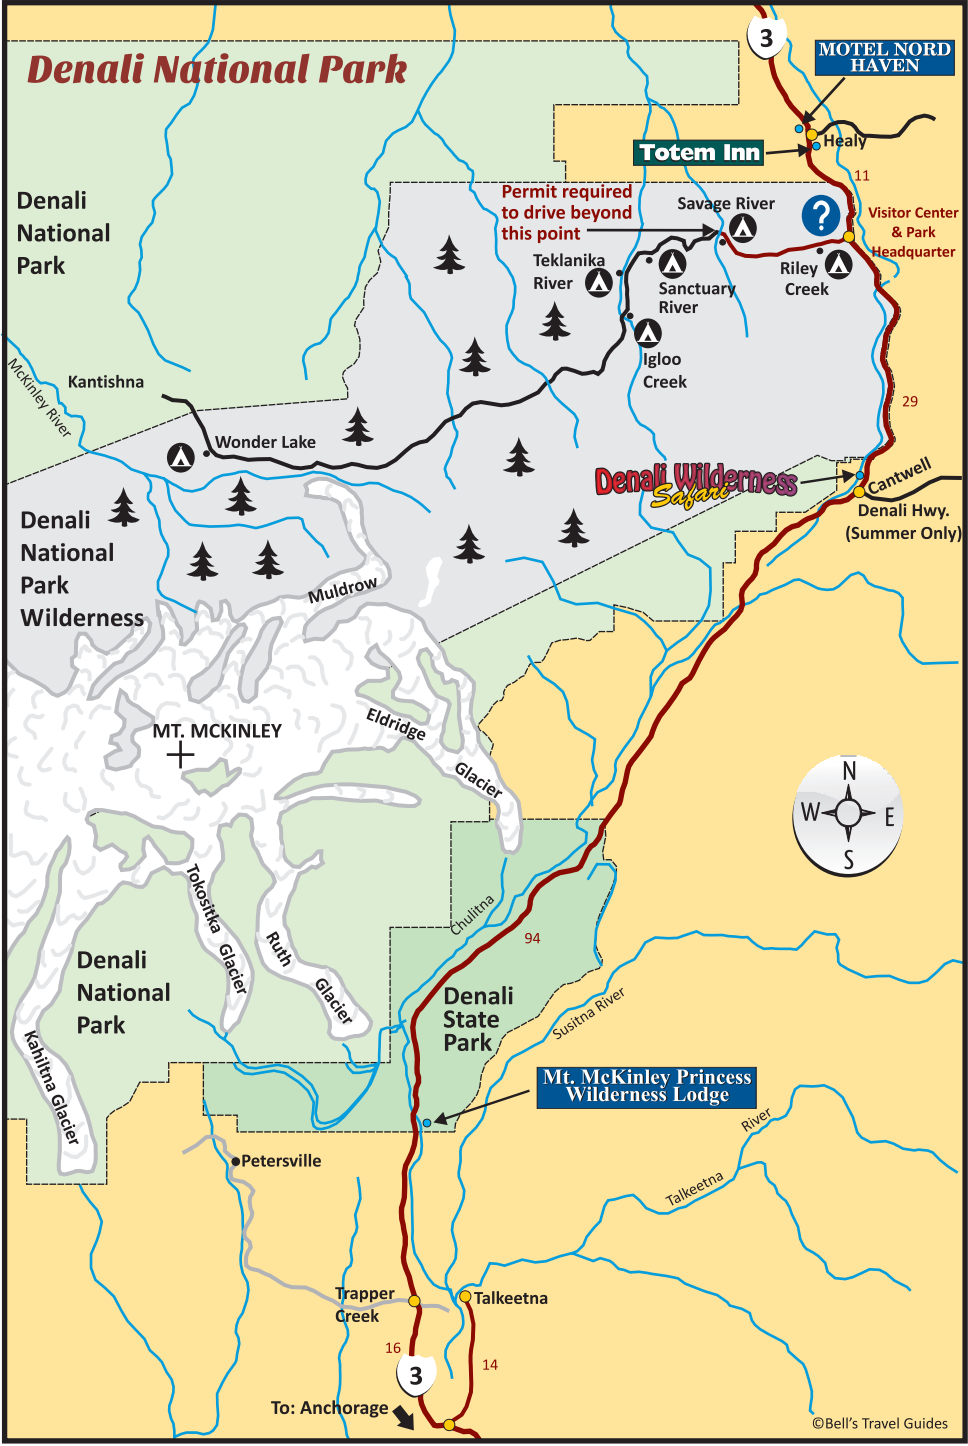

# Denali National Park

MOTEL NORD HAVEN

Totem Inn

Permit required to drive beyond this point

11

29

Denali Hwy. (Summer Only)

Denali Wilderness Safari

Visitor Center & Park Headquarters

Mt. McKinley Princess Wilderness Lodge

94

14

16

3

To: Anchorage