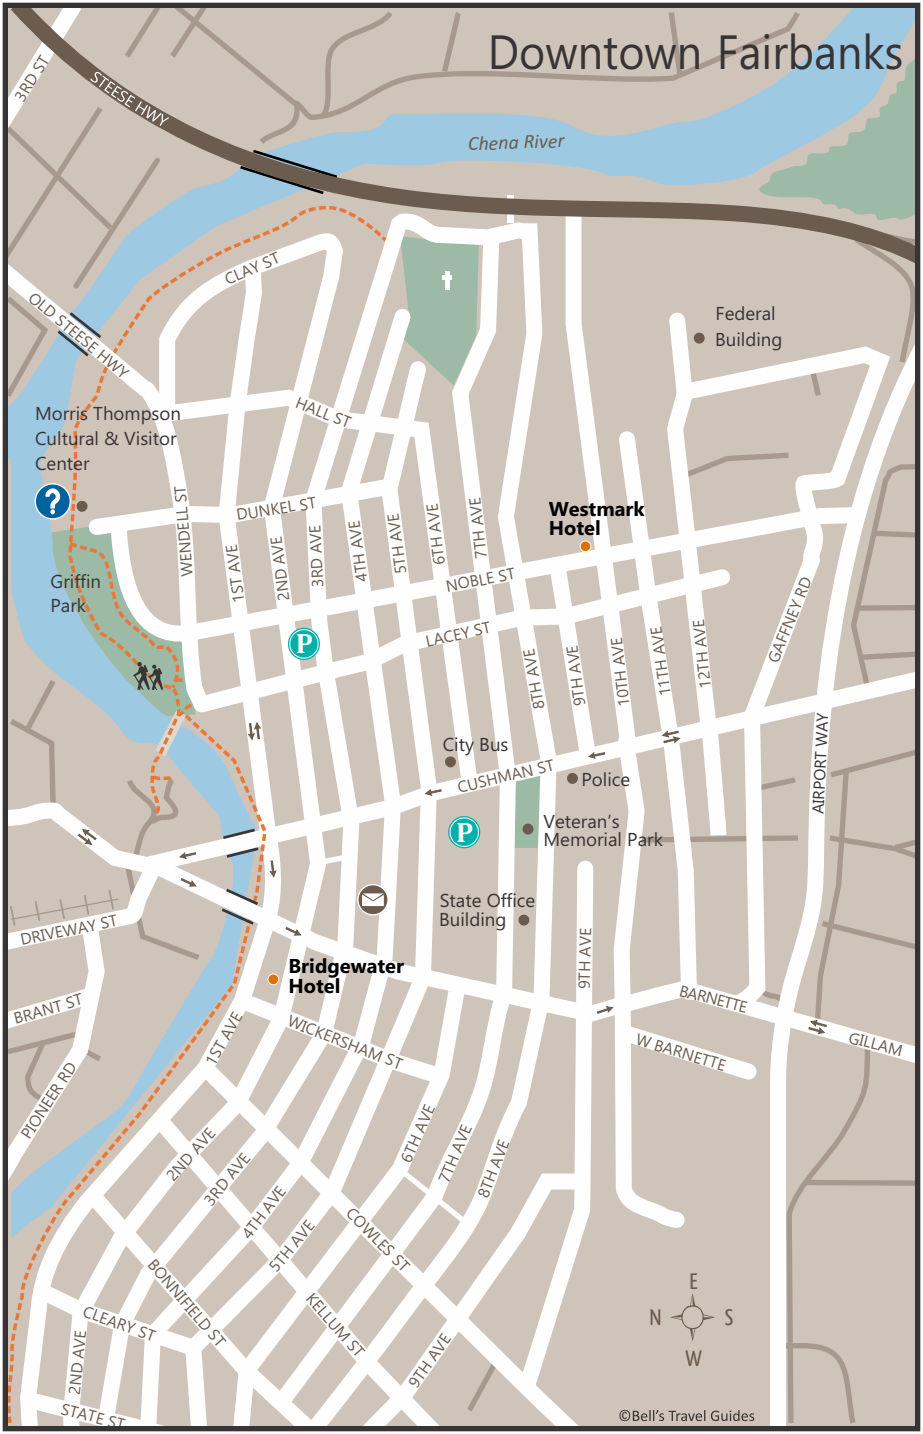

Downtown Fairbanks

Chena River

Federal Building

Morris Thompson Cultural & Visitor Center

Westmark Hotel

Griffin Park

City Bus

Police

Veteran's Memorial Park

State Office Building

Bridgewater Hotel

BARNETTE

W BARNETTE