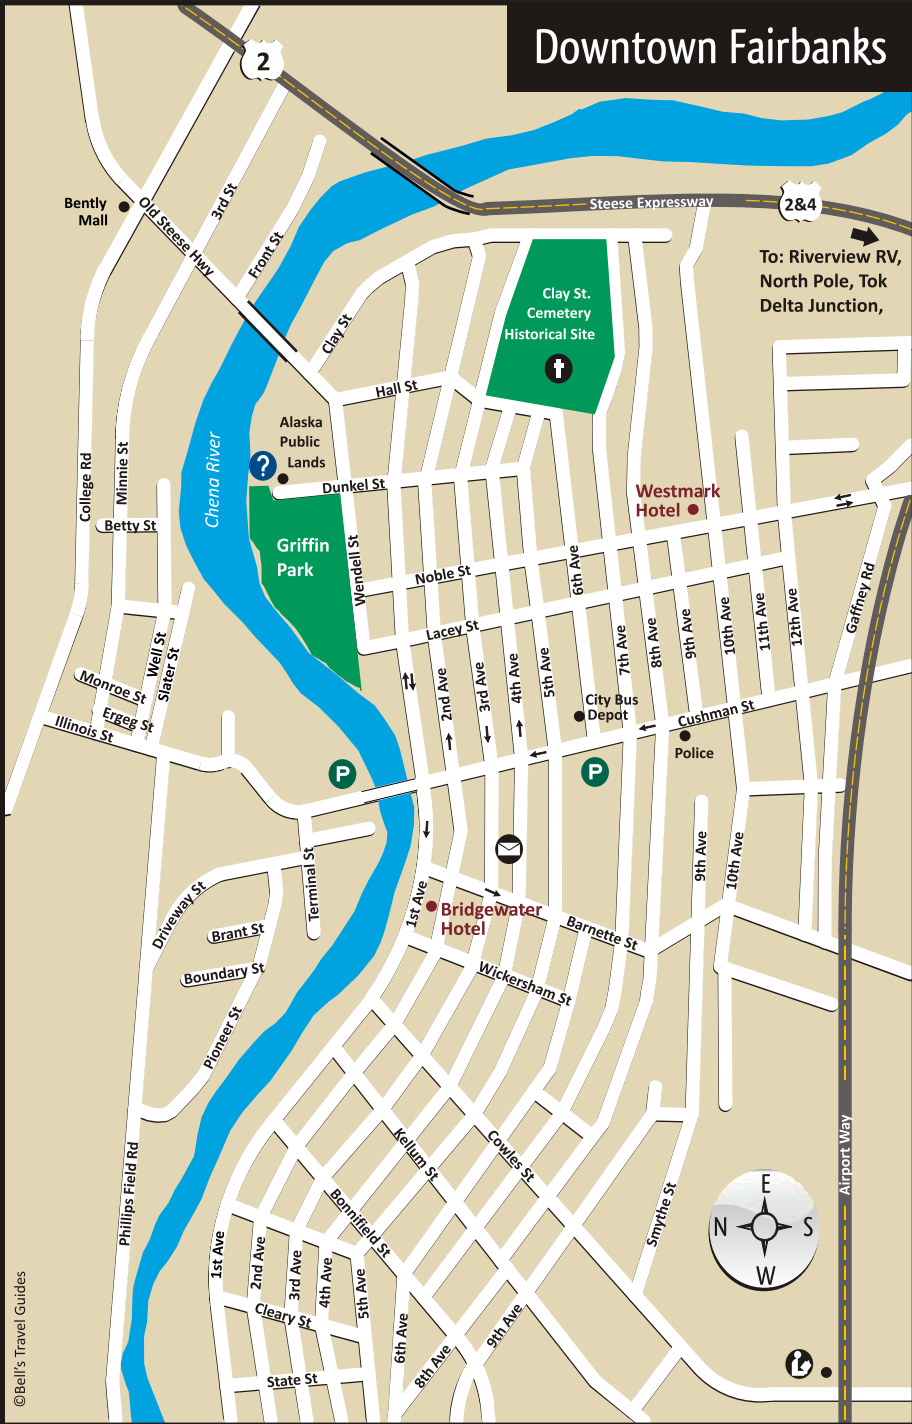

# Downtown Fairbanks

2

2&4

To: Riverview RV,  
North Pole, Tok  
Delta Junction,

Bently  
Mall

Steese Expressway

Chena River

Clay St.  
Cemetery  
Historical Site

Alaska  
Public  
Lands

Griffin  
Park

Westmark  
Hotel

Monroe St  
Ergeg St  
Illinois St

Betty St

College Rd  
Minnie St

Brant St  
Boundary St

Phillips Field Rd

1st Ave

2nd Ave

3rd Ave

4th Ave

5th Ave

6th Ave

8th Ave

9th Ave

9th Ave

10th Ave

City Bus  
Depot

Police

Cushman St

Bridgewater  
Hotel

Lacey St

Noble St