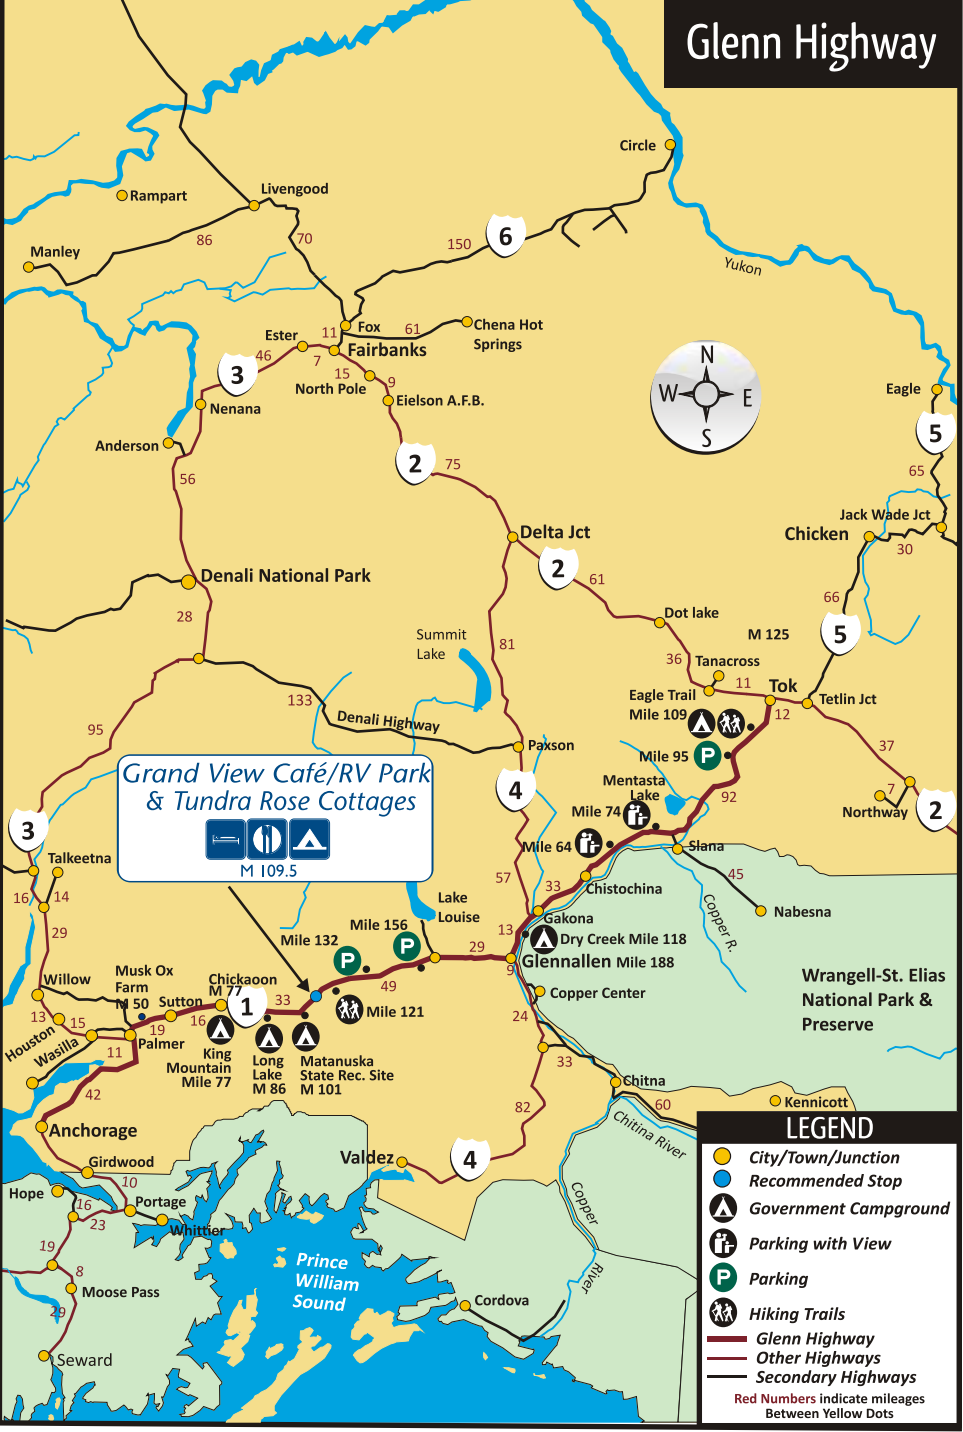

# Glenn Highway

**Grand View Café/RV Park  
& Tundra Rose Cottages**

M 109.5

### LEGEND

-  City/Town/Junction
-  Recommended Stop
-  Government Campground
-  Parking with View
-  Parking
-  Hiking Trails
-  Glenn Highway
-  Other Highways
-  Secondary Highways

Red Numbers indicate mileages  
Between Yellow Dots