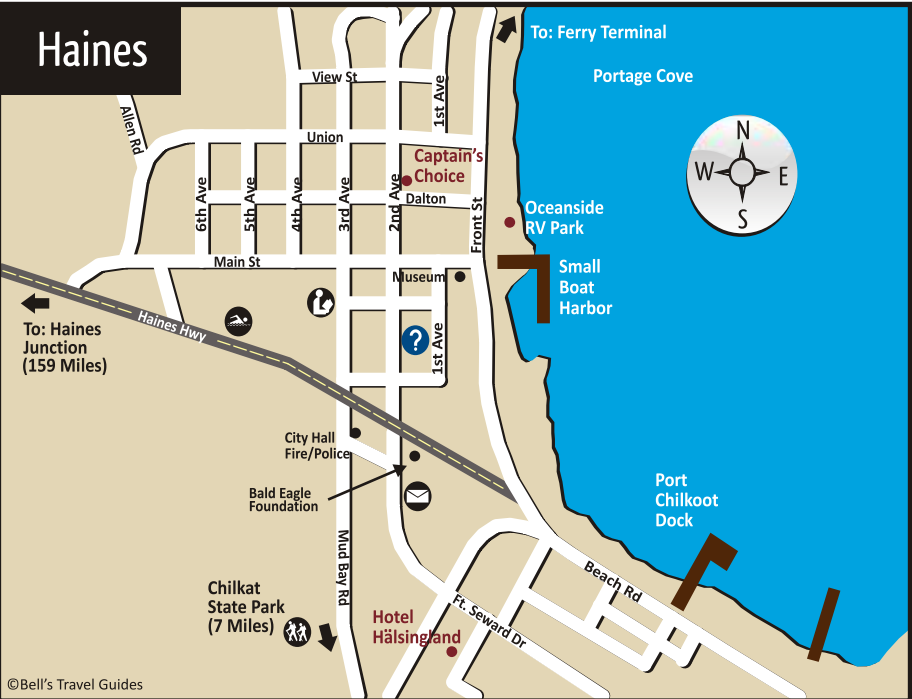

Haines

To: Ferry Terminal

Portage Cove

Captain's
Choice

Oceanside
RV Park

Small
Boat
Harbor

Port
Chilkoot
Dock

View St

1st Ave

Union

Dalton

Front St

6th Ave

5th Ave

4th Ave

3rd Ave

2nd Ave

Main St

Museum

1st Ave

To: Haines
Junction
(159 Miles)

Haines Hwy

City Hall
Fire/Police

Bald Eagle
Foundation

Chilkat
State Park
(7 Miles)

Mud Bay Rd

Hotel
Hälsingland

Ft. Seward Dr

Beach Rd