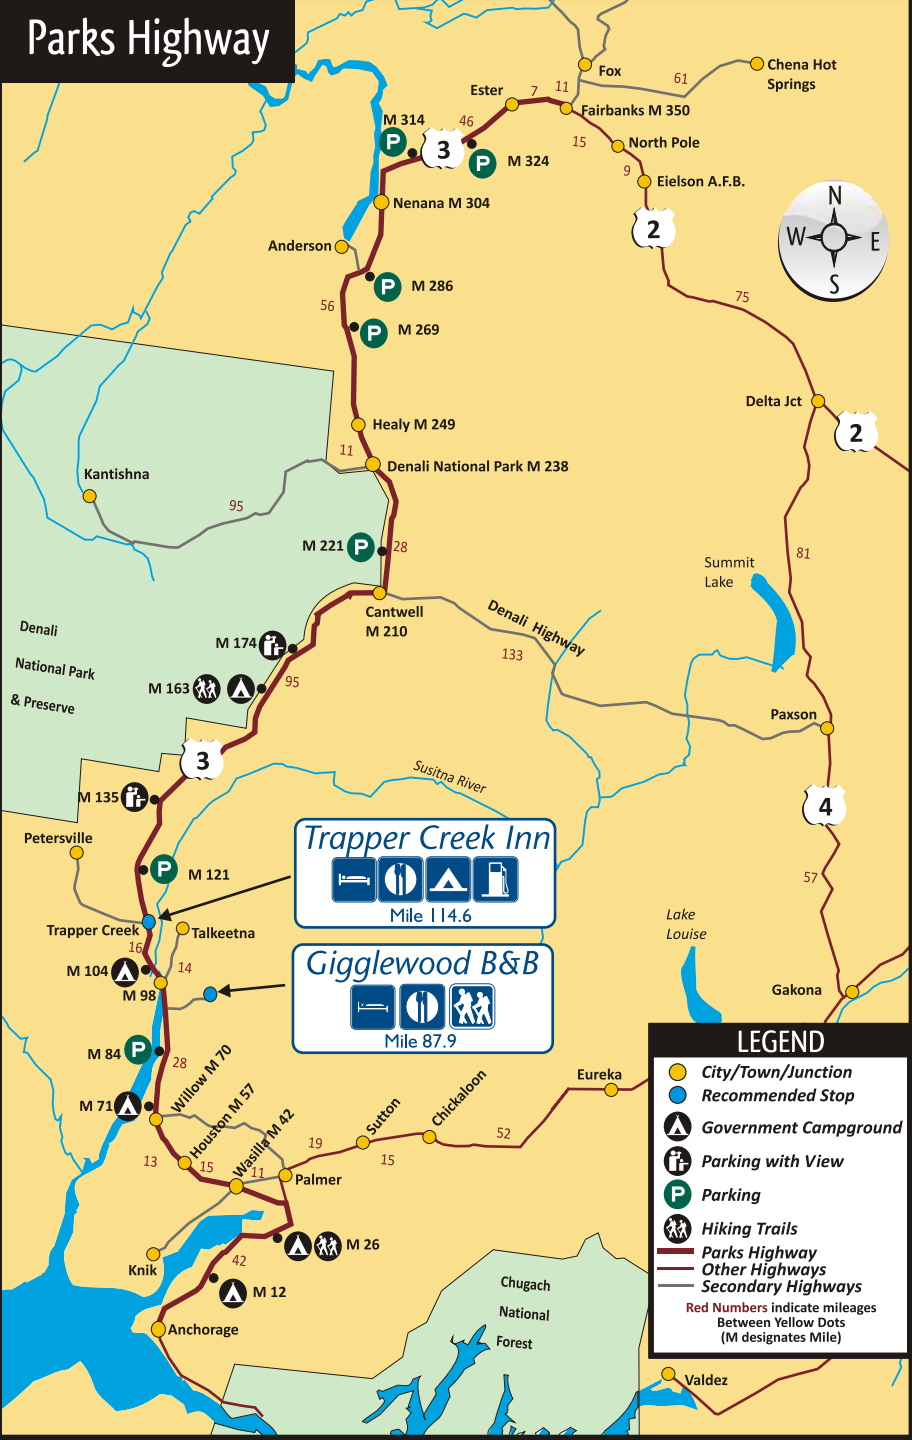

Parks Highway

Trapper Creek Inn

Mile 114.6

Gigglewood B&B

Mile 87.9

LEGEND

- City/Town/Junction
- Recommended Stop
- Government Campground
- Parking with View
- Parking
- Hiking Trails
- Parks Highway
- Other Highways
- Secondary Highways

Red Numbers indicate mileages Between Yellow Dots (M designates Mile)