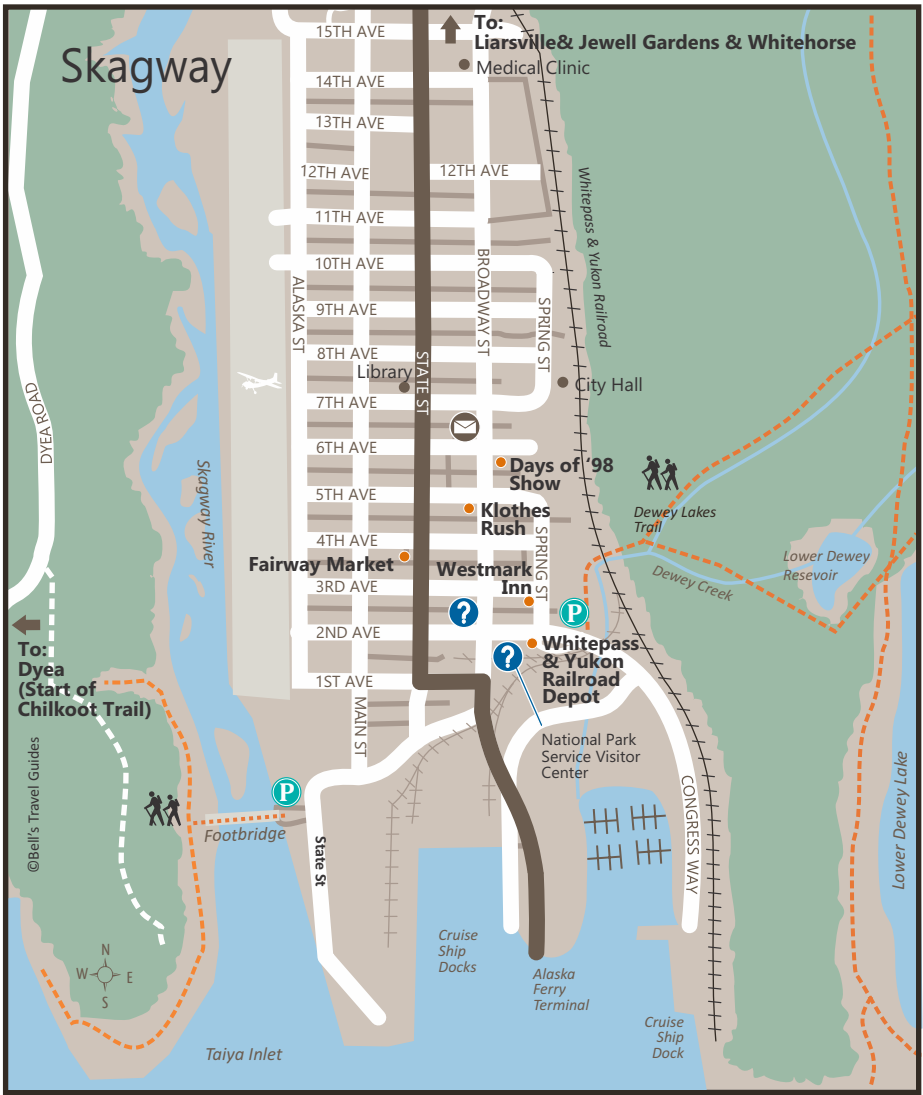

# Skagway

15TH AVE  
14TH AVE  
13TH AVE  
12TH AVE  
11TH AVE  
10TH AVE  
9TH AVE  
8TH AVE  
7TH AVE  
6TH AVE  
5TH AVE  
4TH AVE  
3RD AVE  
2ND AVE  
1ST AVE

ALASKA ST  
STATE ST  
MAIN ST  
BROADWAY ST  
SPRING ST  
SPRING ST

To: Liarville & Jewell Gardens & Whitehorse  
• Medical Clinic

To: Dyea (Start of Chilkoot Trail)

Fairway Market

Westmark Inn

Whitepass & Yukon Railroad Depot

National Park Service Visitor Center

Cruise Ship Docks

Alaska Ferry Terminal

Cruise Ship Dock

Whitepass & Yukon Railroad

Dewey Lakes Trail

Lower Dewey Reservoir

Dewey Creek

Lower Dewey Lake

Taiya Inlet

©Bell's Travel Guides

Library