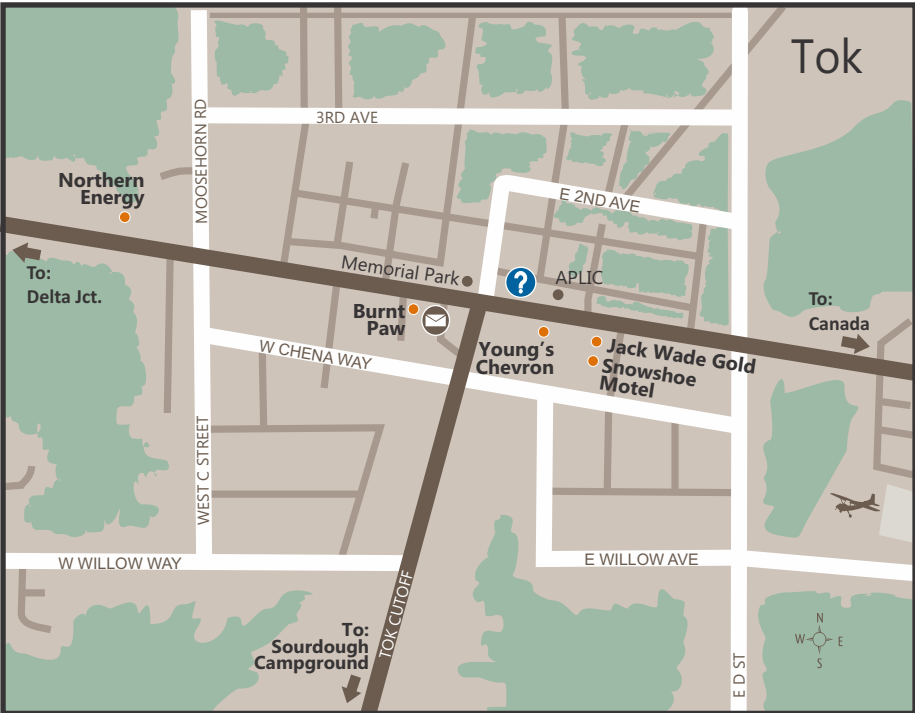

# Tok

Northern Energy

MOOSEHORN RD

3RD AVE

To:  
Delta Jct.

Memorial Park

E 2ND AVE

APLIC

To:  
Canada

Burnt Paw

Young's  
Chevron

Jack Wade Gold  
Motel

W CHENA WAY

WEST C STREET

W WILLOW WAY

E WILLOW AVE

To:  
Sourdough  
Campground

TOK CUTOFF

ED ST