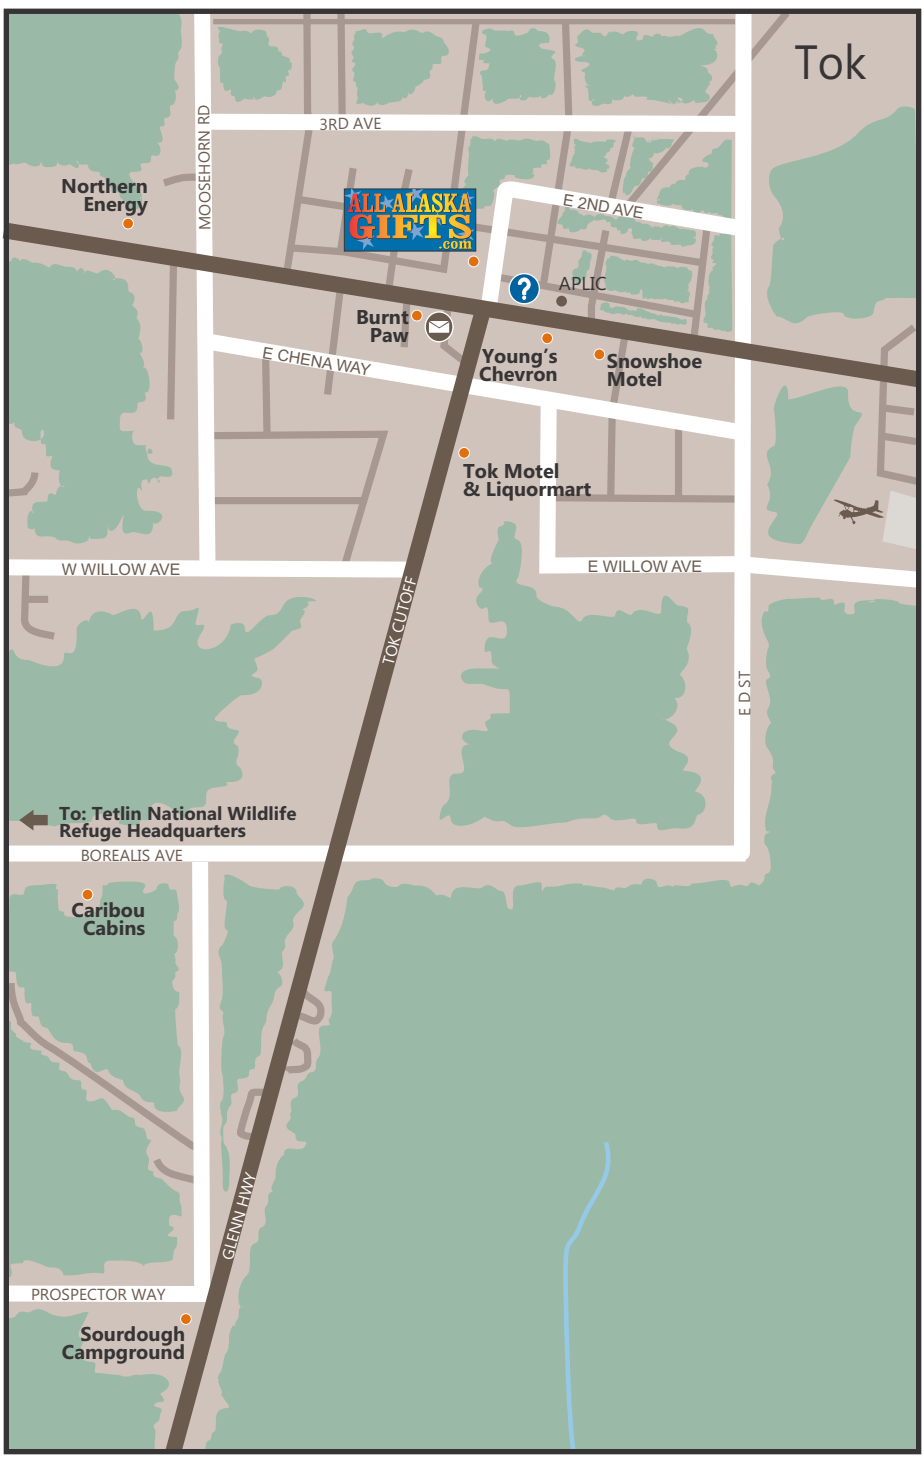

Tok

Northern Energy

ALL-ALASKA
GIFTS
.com

Burnt Paw

Young's
Chevron

Snowshoe
Motel

Tok Motel
& Liquormart

To: Tetlin National Wildlife
Refuge Headquarters

Caribou
Cabins

Sourdough
Campground