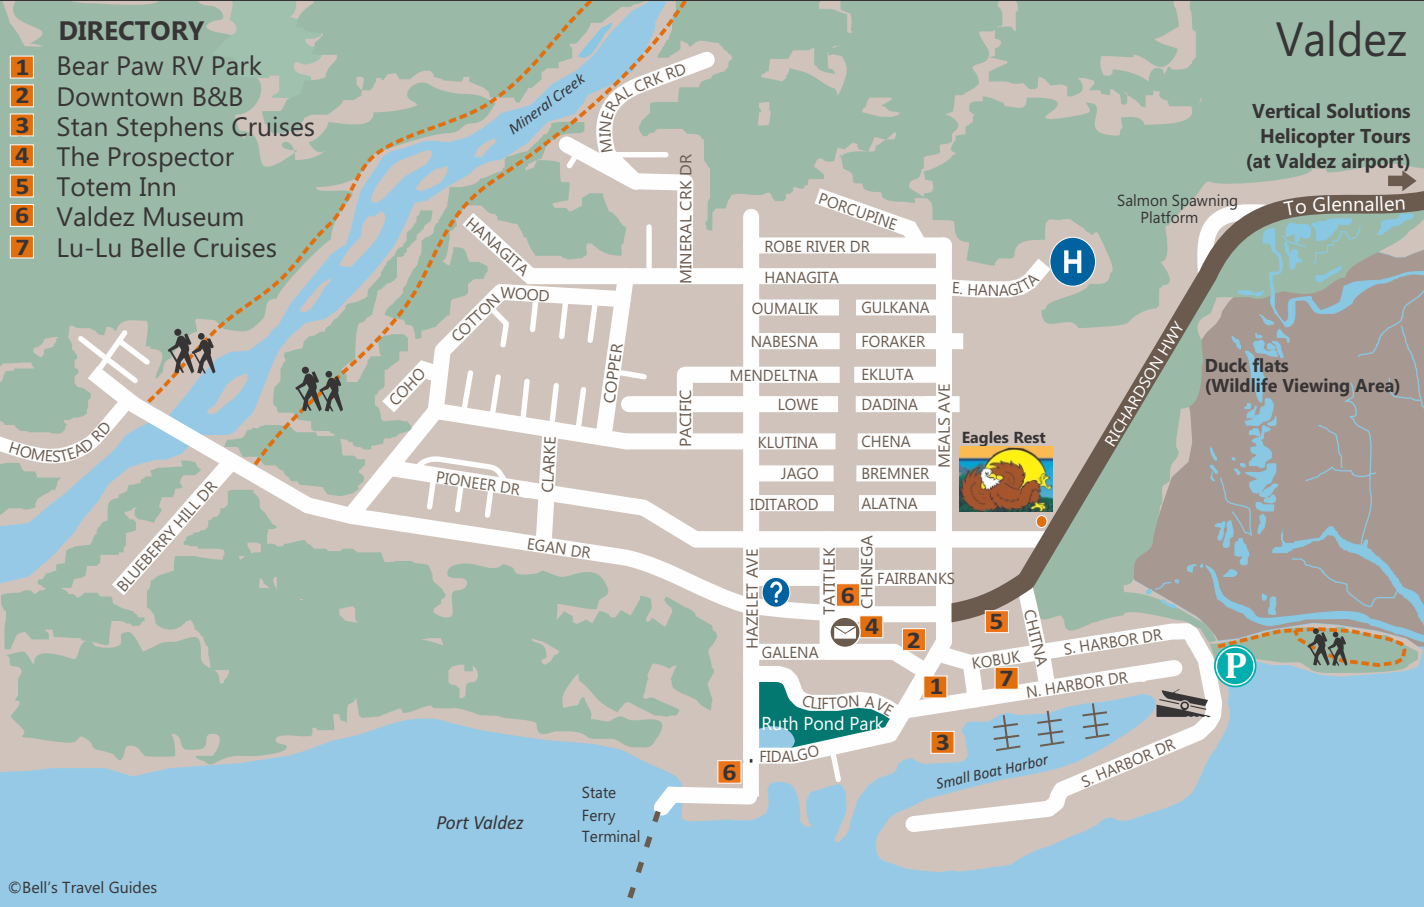

Valdez

DIRECTORY

- 1** Bear Paw RV Park
- 2** Downtown B&B
- 3** Stan Stephens Cruises
- 4** The Prospector
- 5** Totem Inn
- 6** Valdez Museum
- 7** Lu-Lu Belle Cruises

Vertical Solutions
Helicopter Tours
(at Valdez airport)

Duck flats
(Wildlife Viewing Area)

Port Valdez