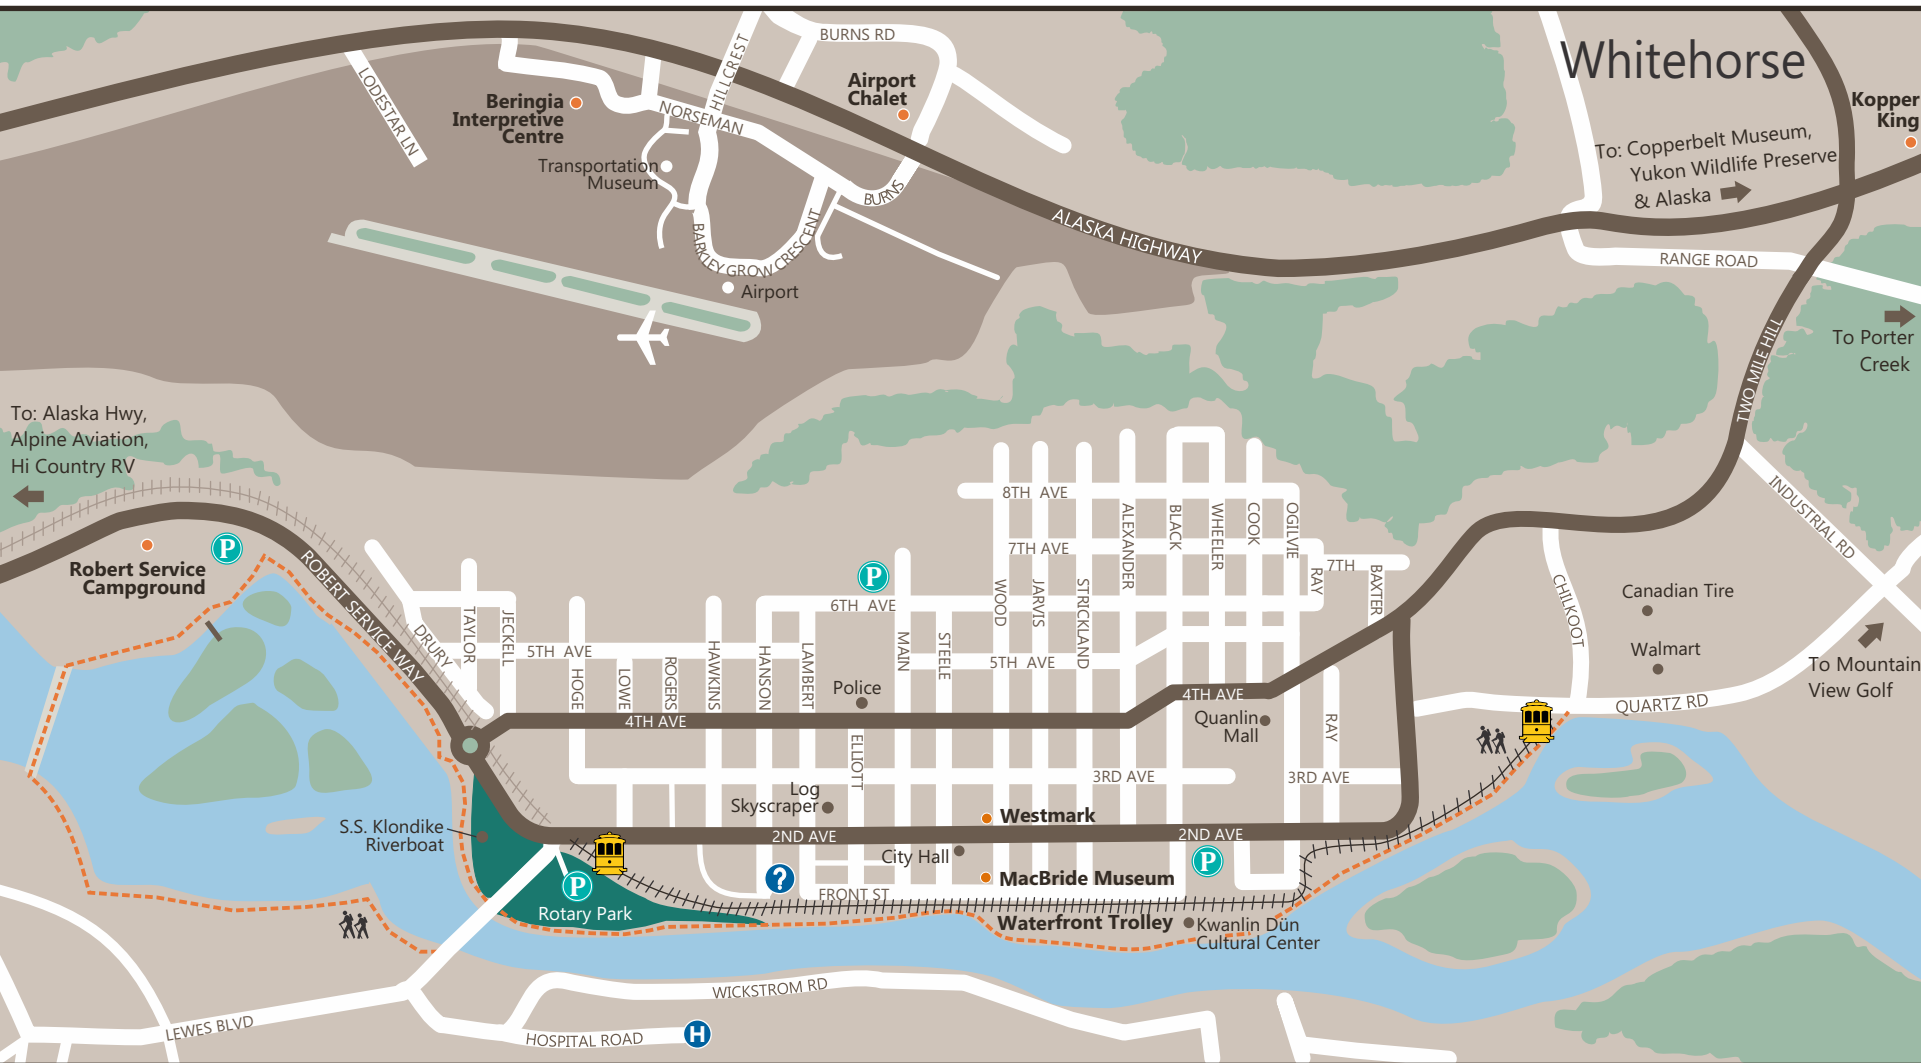

# Whitehorse

To: Alaska Hwy,  
Alpine Aviation,  
Hi Country RV

To: Copperbelt Museum,  
Yukon Wildlife Preserve  
& Alaska

To Porter  
Creek

To Mountain  
View Golf

**Robert Service  
Campground**

S.S. Klondike  
Riverboat

Rotary Park

Log  
Skyscraper

City Hall

**Westmark**

**MacBride Museum**

Kwanlin Dün  
Cultural Center

Canadian Tire

Walmart

Quanlin Mall

Police

**Beringia  
Interpretive  
Centre**

Transportation  
Museum

**Airport  
Chalet**

**Kopper  
King**

LODESTAR LN

HILLCREST  
NORSEMAN

2ND AVE

2ND AVE

FRONT ST

WICKSTROM RD

LEWES BLVD

HOSPITAL ROAD