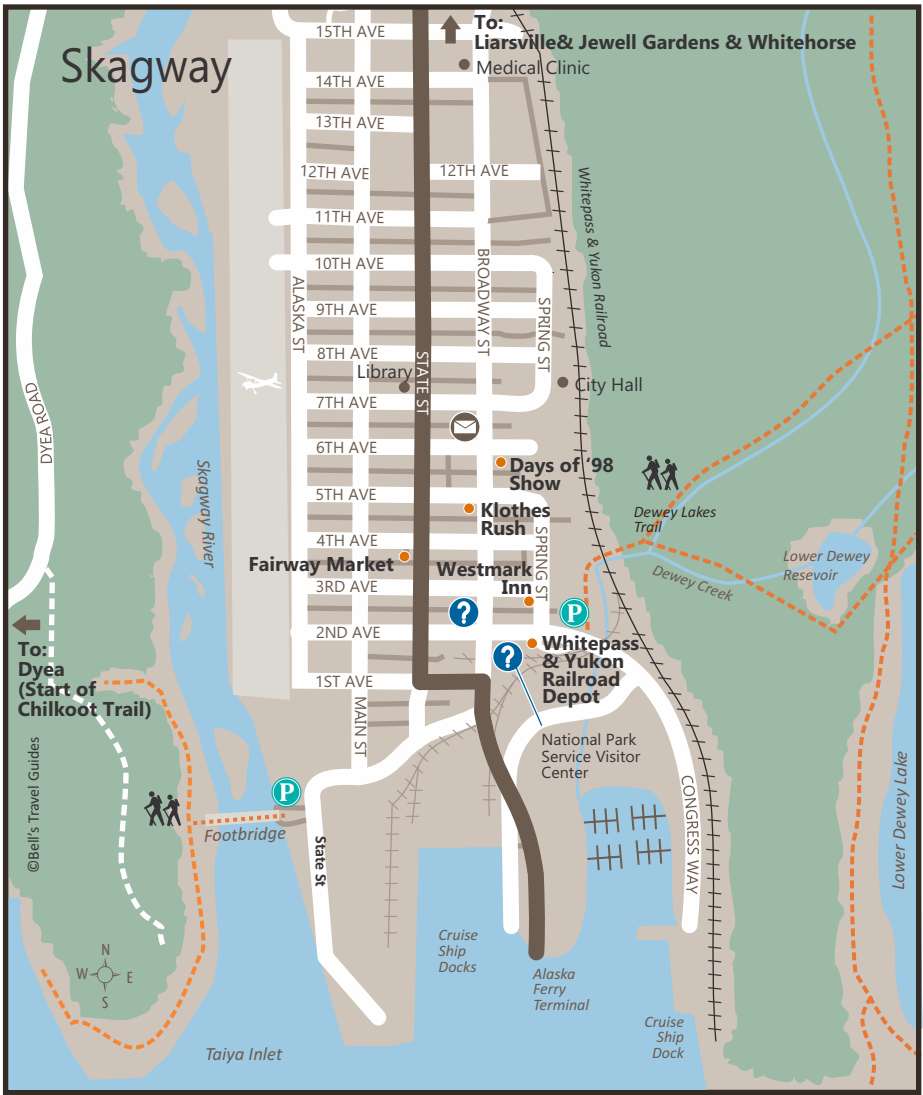

Skagway

15TH AVE

14TH AVE

13TH AVE

12TH AVE

11TH AVE

10TH AVE

9TH AVE

8TH AVE

7TH AVE

6TH AVE

5TH AVE

4TH AVE

3RD AVE

2ND AVE

1ST AVE

ALASKA ST

STATE ST

MAIN ST

BROADWAY ST

SPRING ST

SPRING ST

CONGRESS WAY

To: Liarville & Jewell Gardens & Whitehorse
Medical Clinic

To: Dyea
(Start of Chilkoot Trail)

Fairway Market

Westmark Inn

Whitepass & Yukon Railroad Depot

National Park Service Visitor Center

Alaska Ferry Terminal

Cruise Ship Docks

Cruise Ship Dock

Whitepass & Yukon Railroad

Dewey Lakes Trail

Lower Dewey Reservoir

Dewey Creek

Skagway River

Taiya Inlet

Lower Dewey Lake

Footbridge

©Bell's Travel Guides