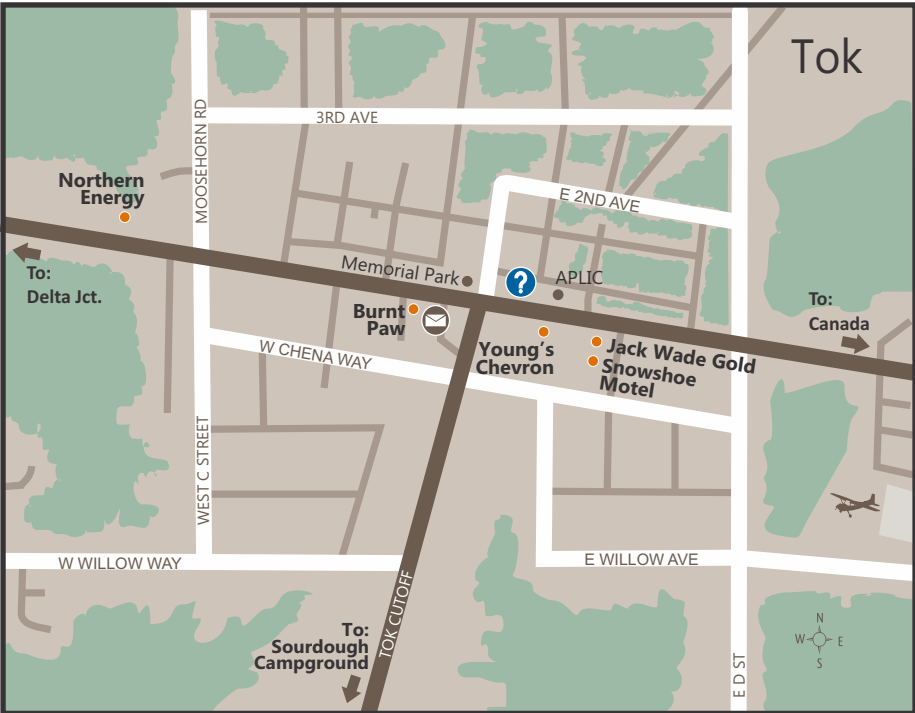

Tok

Northern Energy

MOOSEHORN RD

3RD AVE

To:
Delta Jct.

Memorial Park

E 2ND AVE

APLIC

To:
Canada

Burnt Paw

Young's
Chevron

Jack Wade Gold
Motel

W CHENA WAY

WEST C STREET

W WILLOW WAY

E WILLOW AVE

To:
Sourdough
Campground

TOK CUTOFF

E D ST