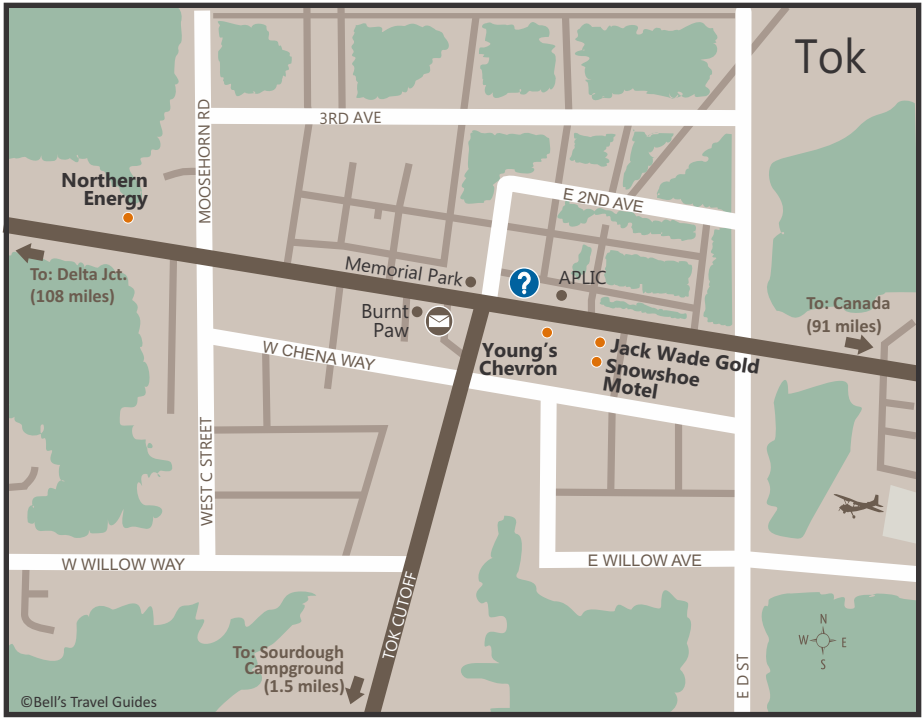

Tok

Northern Energy

MOOSEHORN RD

3RD AVE

E 2ND AVE

To: Delta Jct.
(108 miles)

Memorial Park

APLIC

Burnt Paw

Young's Chevron

Jack Wade Gold
Snowshoe Motel

To: Canada
(91 miles)

W CHENA WAY

WEST C STREET

W WILLOW WAY

E WILLOW AVE

To: Sourdough
Campground
(1.5 miles)

TOK CUTOFF

E D ST