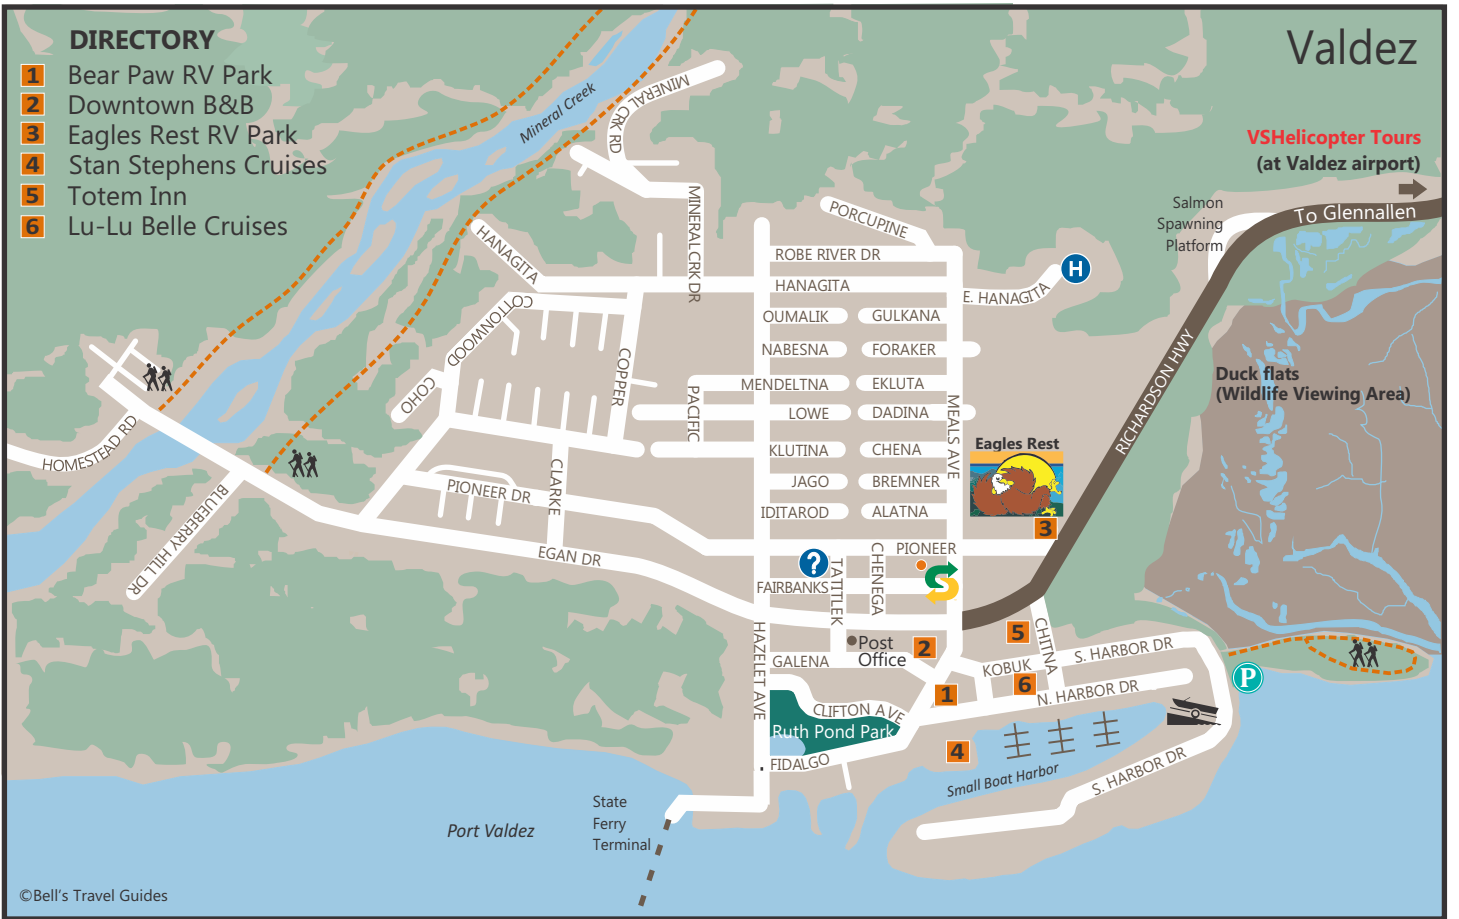

Valdez

DIRECTORY

- 1** Bear Paw RV Park
- 2** Downtown B&B
- 3** Eagles Rest RV Park
- 4** Stan Stephens Cruises
- 5** Totem Inn
- 6** Lu-Lu Belle Cruises

VShelicopter Tours
(at Valdez airport)

Duck flats
(Wildlife Viewing Area)